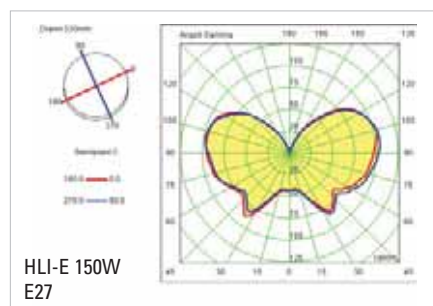

230V - 50 Hz   IP20   850°

LUXXI 320/A ø320 x h410mm

COLOUR	W	Light Bulb	W TOT	Boxes	BALLETS	dm³	kg	Socket	CNL
	70	HLI-E	87	001	18	52	4,90	E27	● 703500.0140
	100	HLI-E	114	001	18	52	5,15	E27	● 703502.0140
	150	HLI-E	169	001	18	52	5,65	E27	● 703504.0140
	70	HLI-T	87	001	18	52	5,15	G12	● 703501.0140
	150	HLI-T	169	001	18	52	5,65	G12	● 703505.0140
COLOUR	W	Light Bulb	W TOT	Boxes	BALLETS	dm³	kg	Socket	S
	max 150	Inc.	-	001	18	52	3,00	E27	● 703620.0101

● ARTICOLI CHE, SE NON DISPONIBILI A MAGAZZINO, POSSONO RICHIEDERE FINO A 90 GIORNI PER LA CONSEGNA.
FOR ARTICLES WHICH ARE NOT IN STOCK DELIVERY TIME CAN BE UP TO 90 DAYS.