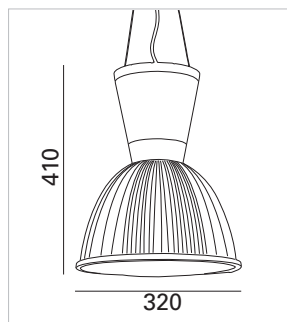

230V - 50 Hz   IP20   850°

LUXXI 320/A ø320 x h410mm

COLOUR	W	Light Bulb	W TOT	Boxes	BALLETS	dm³	kg	Socket	CNL
	70	HLI-E	87	001	18	52	4,90	E27	● 703500.0140
	100	HLI-E	114	001	18	52	5,15	E27	● 703502.0140
	150	HLI-E	169	001	18	52	5,65	E27	● 703504.0140
	70	HLI-T	87	001	18	52	5,15	G12	● 703501.0140
	150	HLI-T	169	001	18	52	5,65	G12	● 703505.0140
COLOUR	W	Light Bulb	W TOT	Boxes	BALLETS	dm³	kg	Socket	S
	max 150	Inc.	-	001	18	52	3,00	E27	● 703620.0101

● ARTICOLI CHE, SE NON DISPONIBILI A MAGAZZINO, POSSONO RICHIEDERE FINO A 90 GIORNI PER LA CONSEGNA.
FOR ARTICLES WHICH ARE NOT IN STOCK DELIVERY TIME CAN BE UP TO 90 DAYS.