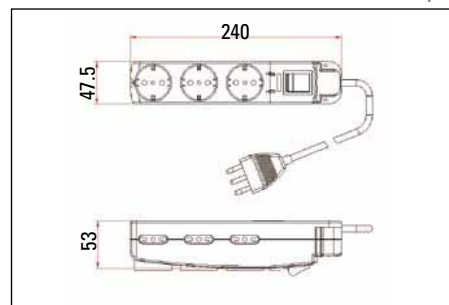

COD.	ART.	COLOUR	COD.EAN EAN CODE	CONFEZIONE PACKAGE	€ CAD.
BL/E529/B	Presa/Socket in 6x10/16A+3 schuko	Bianco/White	8019695011170	6	20,500
BL/E529/GR	Presa/Socket in 6x10/16A+3 schuko	Grigio/Grey	8019695011187	6	20,500
BC/E529/B	Presa/Socket in 6x10/16A+3 schuko	Bianco/White	8019695011156	10	15,741
BC/E529/GR	Presa/Socket in 6x10/16A+3 schuko	Grigio/Grey	8019695011163	10	15,741

Presa compatta con interruttore

4x prese 10-16A (tipo italiano 10A, tipo tedesco 16A) + 8x10-16A 1,5 mm cavo H05VV-F 3X1 mm² con spina 16A 2P+T 250V ~

Compact socket with switch

4x 10-16A sockets (Italian type 10A, German type 16A) + 8x10-16A 1.5 mm cable H05VV-F 3X1 mm² with plug 16A 2P+T 250V ~