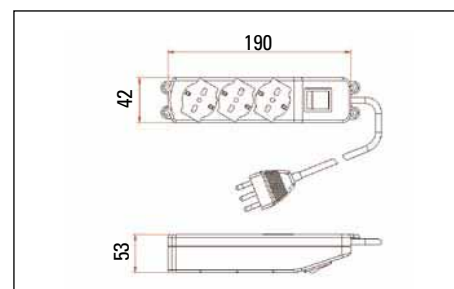

Presa Tripla con interruttore 3x Presa schuko bipasso 10/16A 1,5 m cavo H05 VV-F 3x1 mm² con spina 16A 2P+T 250V ~

Triple socket with switch - 3x schuko socket by-pass 10/16A 1-5 m cable H05 VV-F 3x1 mm² with plug 16A 2P+T 250V ~