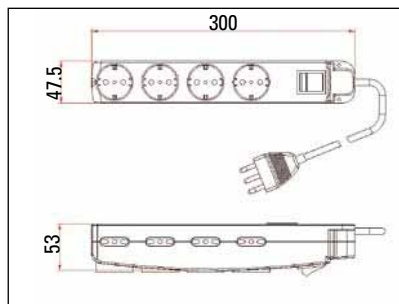

COD.	ART.	COLOUR	COD.EAN EAN CODE	CONFEZIONE PACKAGE	€ CAD.
BL/E627/B	Presa/Socket in 8x10/16A+4 schuko	Bianco/White	8019695111590	6	17,700
BL/E627/GR	Presa/Socket in 8x10/16A+4 schuko	Grigio/Grey	8019695111606	6	17,700
BC/E627/B	Presa/Socket in 8x10/16A+4 schuko	Bianco/White	8019695011491	30	14,425
BC/E627/GR	Presa/Socket in 8x10/16A+4 schuko	Grigio/Grey	8019695011507	30	14,425