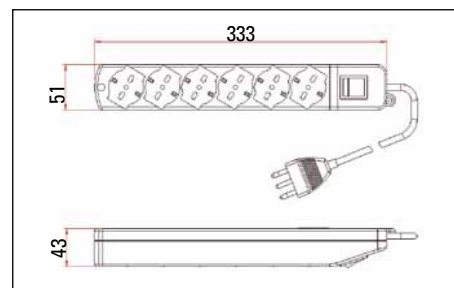

Sextuple socket with switch

6x Schuko socket 6P P17/11 type 10/16A 250V 2P+T 1.5 m cable H05VV-F 3X1 mm² with plug 16A 2P+T 250V ~