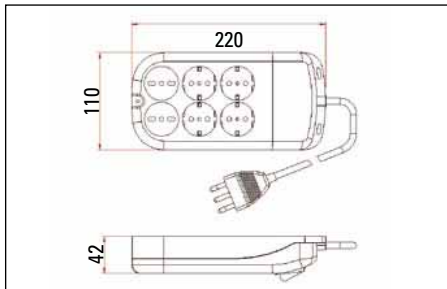

Pressestupa

4 prese 10-16A (tipo italiano 10A, tipo tedesco 16A) + 2 prese 10-16A - 1,5 m cavo H05VV-F 3X1 mm² con spina 16A 2P+T 250V ~

Sextuple socket

4 sockets 10-16A (Italian type 10A, German type 16A) + 2 sockets 10-16A - 1.5 m cable H05VV-F 3X1 mm² with plug 16A 2P+T 250V ~