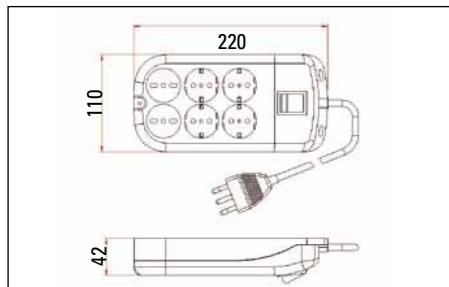

Presa sestupla con sistema safety thermal control e interruttore

4 Prese 10/16A (italiano 10A, tedesco 16A) + 2 prese 10/16A 1,5 m cavo H05 VV- F 3X1 mm² con spina 16A 2P+T 250 V ~

Sextuple socket with safety thermal control system and switch

4 Sockets 10/16A (Italian 10A, German 16A) + 2 sockets 10/16A 1.5 m cable H05 VV- F 3X1 mm² with plug 16A 2P+T 250 V ~

COD.	ART.	COLOUR	COD.EAN EAN CODE	CONFEZIONE PACKAGE	€ CAD.
BL/E297/B	Presa/Socket in 2x10/16A+4 schuko STC	Bianco/White	8019695013211	6	16,447
BL/E297/GR	Presa/Socket in 2x10/16A+4 schuko STC	Grigio/Grey	8019695010777	6	16,447