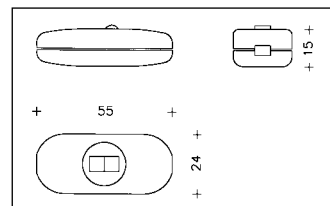

Interruttore rompifilo, IP40 - Confezione 2 pezzi

In line cord-switches, IP40 - Package 2 pieces

Design by
Achille e
Pier Giacomo
Castiglioni

IP40 - PTI250 - 1E4 - A cursore - Contatti in ottone
Morsetti a vite - Chiusura con viti
Per cavo H03VVH2-F - 2 x 0.75 mm² - Con morsetto passante.

*IP40 - PTI250 - 1E4 - Slide switch - Brass contacts
Screw terminals - Screw closed case
For H03VVH2-F - 2 x 0.75 mm² - Connection for neutral.*

COD.	ART.	COLOUR	Cod.EAN EAN CODE	CONFEZIONE PACKAGE	€ CAD.
BL/450/B	Interruttore rompifilo	Bianco/White	8009935004253	10	0,676
BL/450/N	Interruttore rompifilo	Nero/Black	8009935004321	10	0,767
BL/450/O	Interruttore rompifilo	Oro/Gold	8009935005748	10	0,806