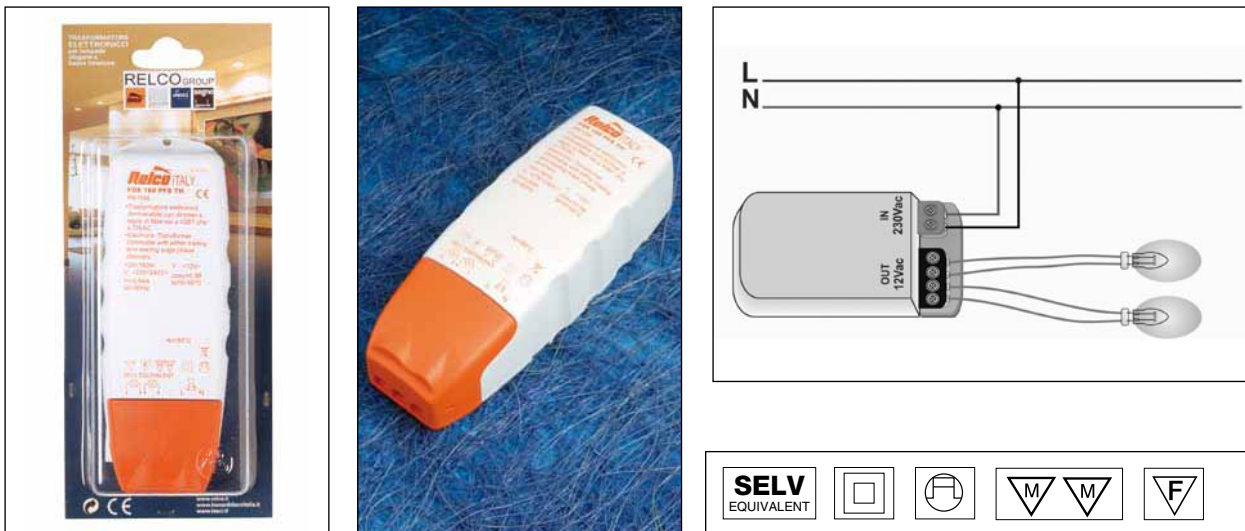

Trasformatore elettronico per lampade alogene a bassissima tensione, entrata e uscita sullo stesso lato
Electronic transformer for very low voltage, halogen lights, with input and output on same side

COD.	ART.	L mm	P [mm]	H mm	COD.EAN EAN CODE	CONFEZIONE PACKAGE	€ CAD.
Vin230÷240V - Vout12V - 50÷60Hz - 100÷160 W							
RN1686/BL	FOX 160 PFS TH	166	60	43	8009935298669	10	42,900
Vin230÷240V - Vout12V - 50÷60Hz - 100÷200W							
RN1680/BL	FOX 200 PFS TH	166	60	43	8009935298737	10	49,698